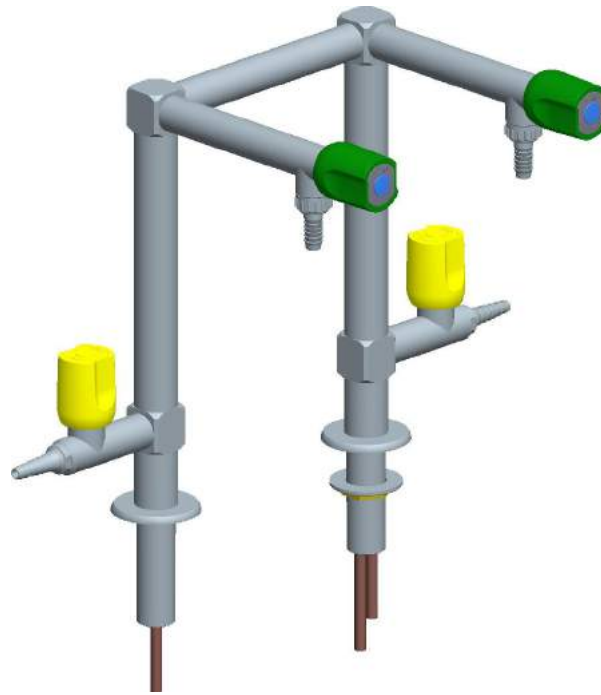

www.labotech2000.it e-mail: info@labotech2000.it
PEC: infolabotech2000@pec.it

DO4000

Colonna con 1 rubinetto acqua e 2 rubinetti gas
Column with 1 water tap and 2 gas taps

DO4001

Colonna con 2 rubinetti acqua e 2 rubinetti gas
Column with 2 water taps and 2 gas taps

DO4002

Colonna con 2 rubinetti acqua e 2 rubinetti gas
Column with 2 water taps and 2 gas taps

DO4003

Colonna con 2 rubinetti acqua e 2 attacchi gas
Column with 2 water taps and 2 gas connections

DO4004

Colonna con 2 rubinetti acqua e 2 rubinetti gas
Column with 2 water taps and 2 gas taps