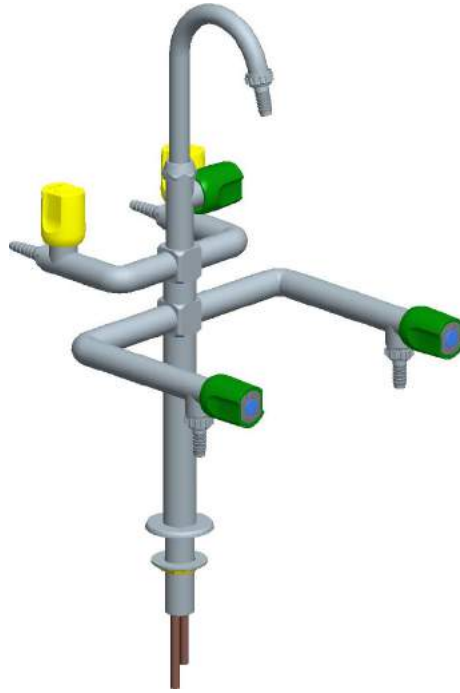

DO4002

Colonna con 2 rubinetti acqua e 2 rubinetti gas
Column with 2 water taps and 2 gas taps

DO4003

Colonna con 2 rubinetti acqua e 2 attacchi gas
Column with 2 water taps and 2 gas connections

DO4004

Colonna con 2 rubinetti acqua e 2 rubinetti gas
Column with 2 water taps and 2 gas taps

DO4005

Colonna con 2 rubinetti acqua e 4 rubinetti gas
Column with 2 water taps and 4 gas taps

DO4006

Colonna con 3 rubinetti acqua e 2 rubinetti gas
Column with 3 water taps and 2 gas taps

DO4007

Colonna con 4 rubinetti acqua e 4 rubinetti gas
Column with 4 water taps and 4 gas taps