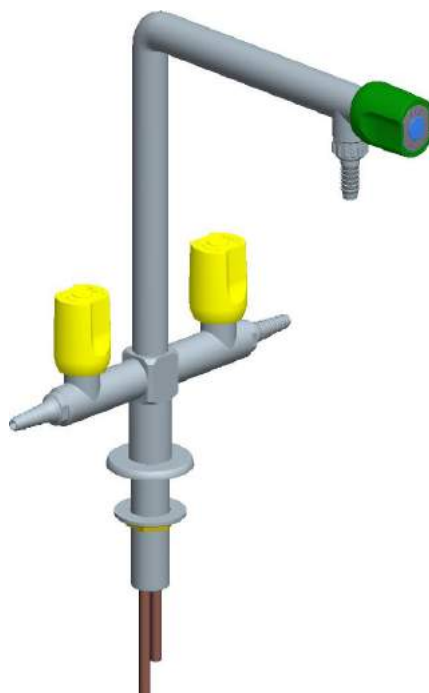

www.labotech2000.it e-mail: info@labotech2000.it
PEC: infolabotech2000@pec.it

DO4000

Colonna con 1 rubinetto acqua e 2 rubinetti gas
Column with 1 water tap and 2 gas taps

DO4001

Colonna con 2 rubinetti acqua e 2 rubinetti gas
Column with 2 water taps and 2 gas taps

DO4002

Colonna con 2 rubinetti acqua e 2 rubinetti gas
Column with 2 water taps and 2 gas taps

DO4003

Colonna con 2 rubinetti acqua e 2 attacchi gas
Column with 2 water taps and 2 gas connections

DO4004

Colonna con 2 rubinetti acqua e 2 rubinetti gas
Column with 2 water taps and 2 gas taps