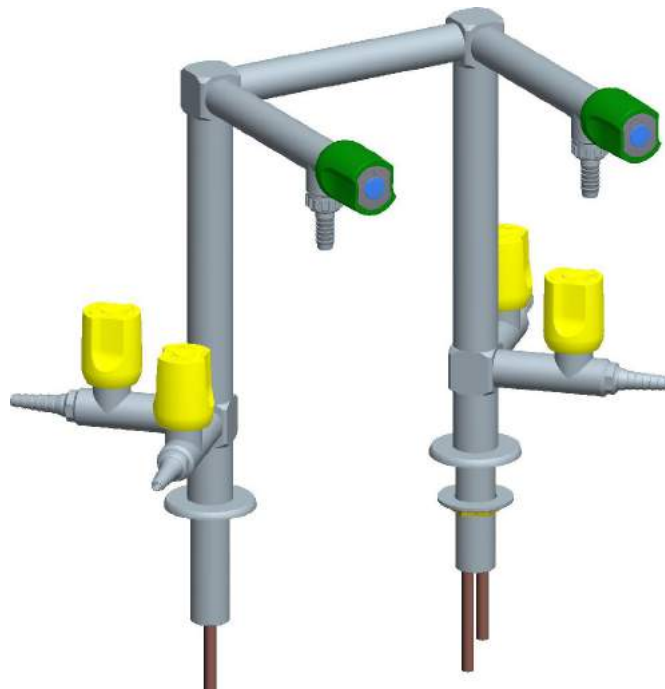

DO4002

Colonna con 2 rubinetti acqua e 2 rubinetti gas
Column with 2 water taps and 2 gas taps

DO4003

Colonna con 2 rubinetti acqua e 2 attacchi gas
Column with 2 water taps and 2 gas connections

DO4004

Colonna con 2 rubinetti acqua e 2 rubinetti gas
Column with 2 water taps and 2 gas taps

DO4005

Colonna con 2 rubinetti acqua e 4 rubinetti gas
Column with 2 water taps and 4 gas taps

DO4006

Colonna con 3 rubinetti acqua e 2 rubinetti gas
Column with 3 water taps and 2 gas taps

DO4007

Colonna con 4 rubinetti acqua e 4 rubinetti gas
Column with 4 water taps and 4 gas taps