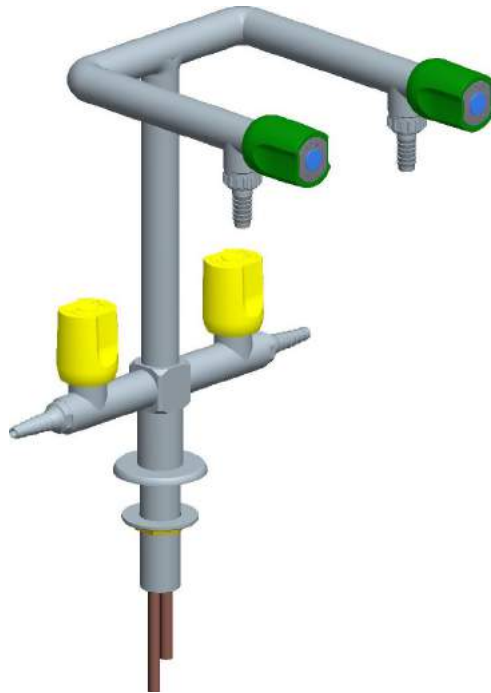

www.labotech2000.it e-mail: info@labotech2000.it
PEC: infolabotech2000@pec.it

DO4000

Colonna con 1 rubinetto acqua e 2 rubinetti gas
Column with 1 water tap and 2 gas taps

DO4001

Colonna con 2 rubinetti acqua e 2 rubinetti gas
Column with 2 water taps and 2 gas taps

DO4002

Colonna con 2 rubinetti acqua e 2 rubinetti gas
Column with 2 water taps and 2 gas taps

DO4003

Colonna con 2 rubinetti acqua e 2 attacchi gas
Column with 2 water taps and 2 gas connections

DO4004

Colonna con 2 rubinetti acqua e 2 rubinetti gas
Column with 2 water taps and 2 gas taps