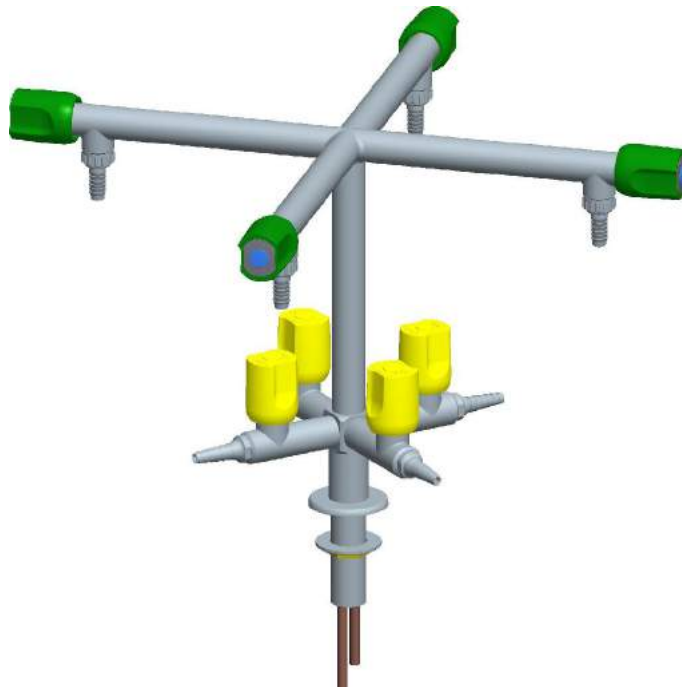

DO4002

Colonna con 2 rubinetti acqua e 2 rubinetti gas
Column with 2 water taps and 2 gas taps

DO4003

Colonna con 2 rubinetti acqua e 2 attacchi gas
Column with 2 water taps and 2 gas connections

DO4004

Colonna con 2 rubinetti acqua e 2 rubinetti gas
Column with 2 water taps and 2 gas taps

DO4005

Colonna con 2 rubinetti acqua e 4 rubinetti gas
Column with 2 water taps and 4 gas taps

DO4006

Colonna con 3 rubinetti acqua e 2 rubinetti gas
Column with 3 water taps and 2 gas taps

DO4007

Colonna con 4 rubinetti acqua e 4 rubinetti gas
Column with 4 water taps and 4 gas taps