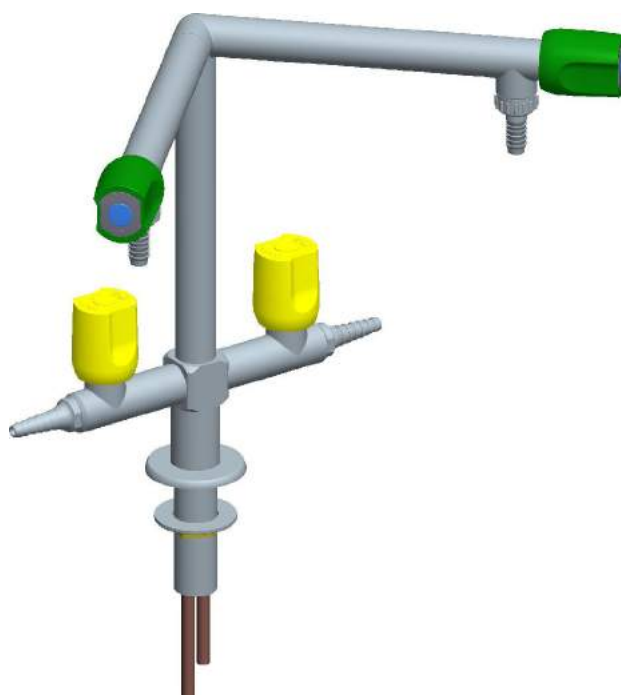

www.labotech2000.it e-mail: info@labotech2000.it
PEC: infolabotech2000@pec.it

DO4000

Colonna con 1 rubinetto acqua e 2 rubinetti gas
Column with 1 water tap and 2 gas taps

DO4001

Colonna con 2 rubinetti acqua e 2 rubinetti gas
Column with 2 water taps and 2 gas taps

DO4002

Colonna con 2 rubinetti acqua e 2 rubinetti gas
Column with 2 water taps and 2 gas taps

DO4003

Colonna con 2 rubinetti acqua e 2 attacchi gas
Column with 2 water taps and 2 gas connections

DO4004

Colonna con 2 rubinetti acqua e 2 rubinetti gas
Column with 2 water taps and 2 gas taps