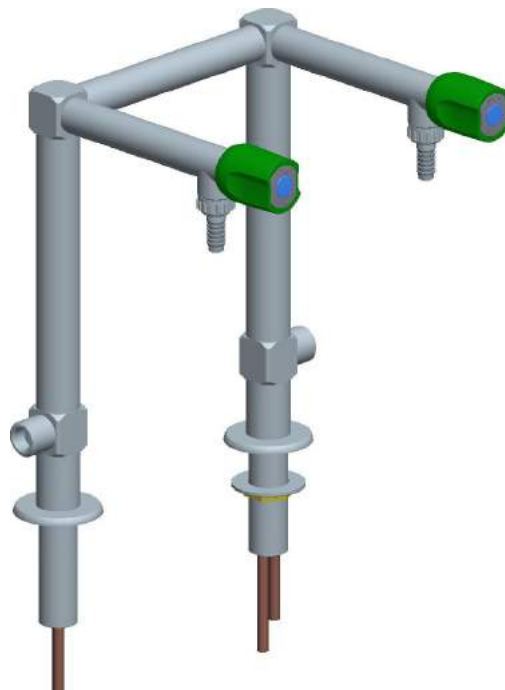

www.labotech2000.it e-mail: info@labotech2000.it
PEC: infolabotech2000@pec.it

DO4000

Colonna con 1 rubinetto acqua e 2 rubinetti gas
Column with 1 water tap and 2 gas taps

DO4001

Colonna con 2 rubinetti acqua e 2 rubinetti gas
Column with 2 water taps and 2 gas taps

DO4002

Colonna con 2 rubinetti acqua e 2 rubinetti gas
Column with 2 water taps and 2 gas taps

DO4003

Colonna con 2 rubinetti acqua e 2 attacchi gas
Column with 2 water taps and 2 gas connections

DO4004

Colonna con 2 rubinetti acqua e 2 rubinetti gas
Column with 2 water taps and 2 gas taps